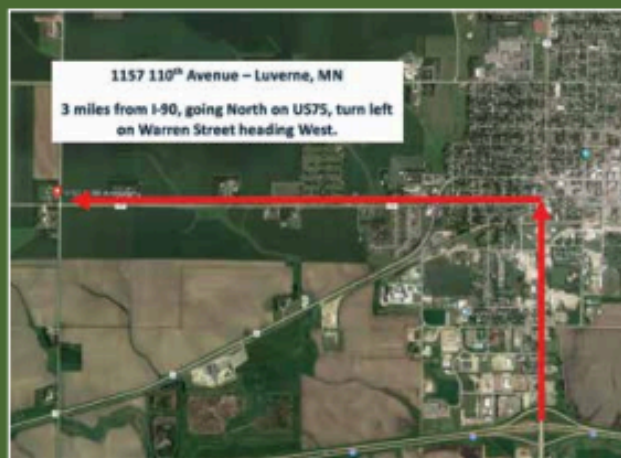

SEPTEMBER 11, 2018
10AM-2PM

HOSTED AT TOM FICK'S FARM
1157 110TH AVENUE • LUVERNE, MN

TOPICS

- Integrating cattle and cover crops
- Cover crop termination, planting into cover crops, and machinery
- Benefits of cover crops for soil health, profitability, and controlling erosion

DEMONSTRATIONS

- Planting in terminated and non-terminated cover crop test plots
- Rain-fall simulator to compare different cropping and tillage methods

LOCAL FARMERS TO SHARE COVER CROP EXPERIENCE

- Tom Fick—*Farmer and Cover Crop Champion*
- Terry Aukes—*Agronomist, Farmer, and Cover Crop Champion*
- Brent Fluit—*Farmer and Rock SWCD 2016 Outstanding Conservationist*
- Brad Petersen—*Farmer and Cattle Operator*
- Jason Prins—*Dairy Nutritionist*
- Brad Vandenberg—*Farmer and Cattle Operator*